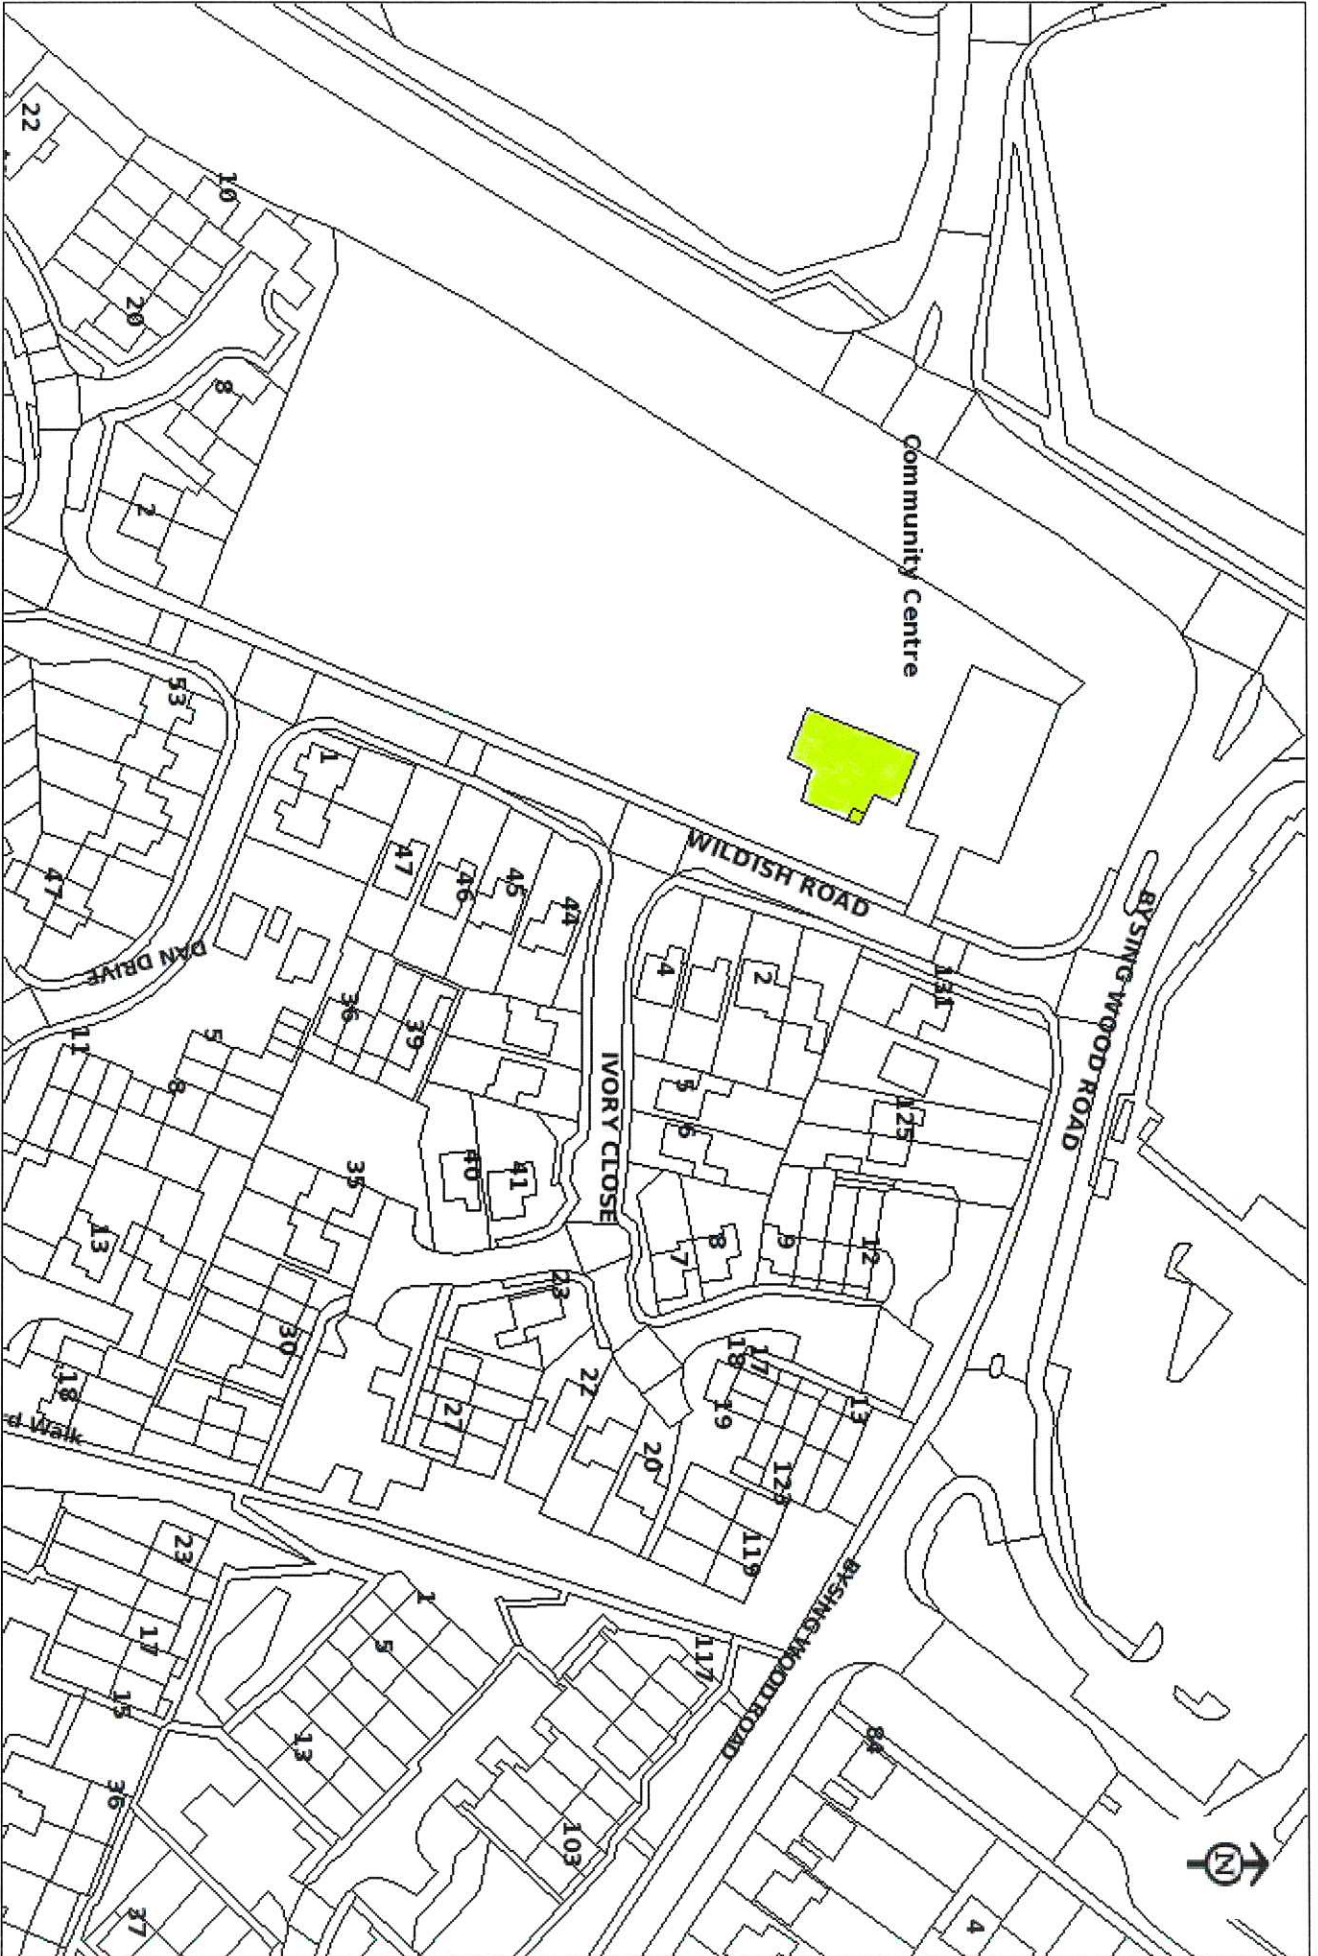

WEST FAVERSHAM
COMMUNITY CENTRE.

Scale 1:1250